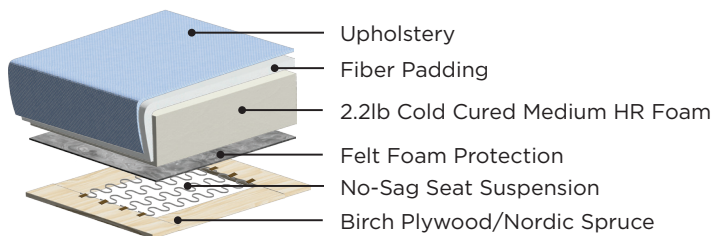

Dolphin

Easy Deluxe Function

This dual motion sleeper function features arm-to-arm bed orientation, under-seat storage, perfect in narrow spaces

Stock Options

Shown above as DOLP-CED+FOU-GLAM/13-133/12-BK

226/13 Black Metal

+ ADD-ON

Mattress Protector

Bedding Sheet Set

Cup Holder Armrest

Decoration Cushion

*Note: Mattress/Sheets are not compatible

Frame & Comfort Construction

General Measures*

A 34.75 B 40.5 C 25.25

D 17.75 E 22.75 F 61

Mattress Thickness 5

Total Depth Open 58.25

Made To Order Modules

Reference the below modules to select and configure a custom order. Remember to build from left to right. Always select two arms, the rest is up to you.