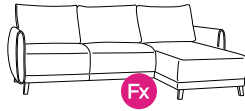

Dolphin

Easy Deluxe Function

This dual motion sleeper function features arm-to-arm bed orientation, under-seat storage, perfect in narrow spaces

Stock Options

Shown above as DOLP-CED+FOU-GLAM/13-133/12-BK

Full XL Loveseat Chaise

Full XL Size Bed (55x90")
(Reversible Chaise) *See Note

Glamour 13

Full XL Sofa

Full XL Size Bed (55x80")

Glamour 13

Leg Choices

133/12 Black Wood

General Measures*

A 34.75 B 40.5 C 25.25

D 17.75 E 22.75 F 61

Mattress Thickness 5

Total Depth Open 58.25

Made To Order Modules

Reference the below modules to select and configure a custom order. Remember to build from left to right. Always select two arms, the rest is up to you.

Leg Requirements : 133/12, 226/13.

DOLP-DED
Sofa Sleeper

W 90.5
Full XL 55x80

DOLP-CED+FOU
Loveseat Sleeper
+ Chaise

W 98.5
Full XL 55x90