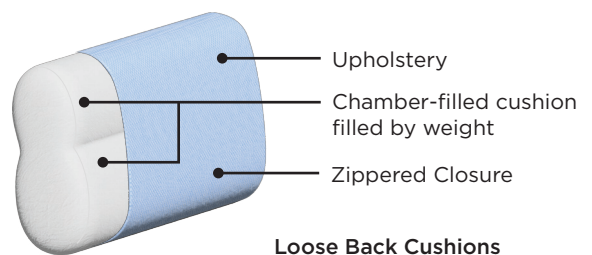

Dolphin

Easy Deluxe Function

This dual motion sleeper function features arm-to-arm bed orientation, under-seat storage, perfect in narrow spaces

Stock Options

Shown above as DOLP-CED+FOU-GLAM/13-133/12-BK

226/13 Black Metal

+ ADD-ON

Mattress Protector

Bedding Sheet Set

Cup Holder Armrest

Decoration Cushion

*Note: Mattress/Sheets are not compatible

Frame & Comfort Construction

General Measures*

A 34.75 B 40.5 C 25.25

D 17.75 E 22.75 F 61

Mattress Thickness 5

Total Depth Open 58.25

Made To Order Modules

Reference the below modules to select and configure a custom order. Remember to build from left to right. Always select two arms, the rest is up to you.