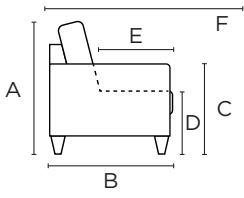

Full XL Loveseat Chaise

Full XL Size Bed (55x90")
(Reversible Chaise) *See Note

Glamour 13

Full XL Sofa

Full XL Size Bed (55x80")

Glamour 13

Leg Choices

133/12 Black Wood

226/13 Black Metal

+ ADD-ON

Mattress Protector

Bedding Sheet Set

Cup Holder Armrest

Decoration Cushion

*Note: Mattress/Sheets are not compatible

Frame & Comfort Construction

General Measures*

A 34.75 B 40.5 C 25.25

D 17.75 E 22.75 F 61

Mattress Thickness 5

Total Depth Open 58.25

Made To Order Modules

Reference the below modules to select and configure a custom order. Remember to build from left to right. Always select two arms, the rest is up to you.