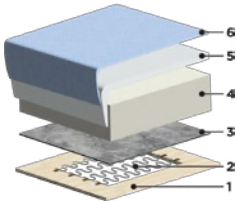

1. Birch Plywood/ Nordic Spruce
2. No-Sag seat suspension
3. Felt layer for foam protection
4. 2.2lb cold cured medium HR foam
5. Polyester fiber padding
6. Upholstery