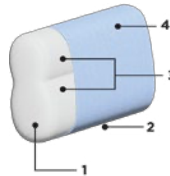

Type	Product Options	Dimensions	Bed Size	Leg Options
Sofa Sleeper	 Oasis 01	W: 94.5" D: 40.25" H: 33.75"	King 76 x 80"	 124/4 WA
Loveseat Sleeper	 Oasis 01	W: 77.5" D: 40.25" H: 33.75"	Queen 60 x 80"	 124/4 WA

### Accessory

- + Perfect-fit mattress protector
- + Perfect-fit sheet set
- + Decoration Cushion

### Addons

- + Otto Sleeper Ottoman
- + Track recliner

1. Birch Plywood/ Nordic Spruce
2. No-Sag seat suspension
3. Felt layer for foam protection
4. 2.2lb cold cured medium HR foam
5. Polyester fiber padding
6. Upholstery