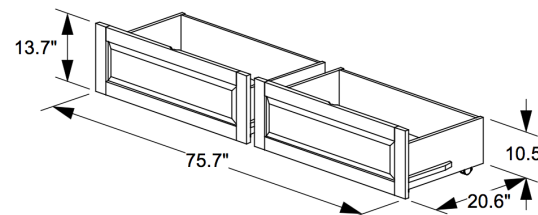

**Cinnamon Twin Twin Bunk (Packed in 3 Boxes)**

	Box H	Box W	Box L	Cubes	Net Wt.	Gr. Wt.
Head & Footboards - Box 1 of 3	170mm	975mm	1175mm	0.195m3	40.0Kg	43.0Kg
PBH-CIN-	6.7"	38.4"	46.3"	6.88cuft	88.2lb	94.8lb
Ladder & Rails - Box 2 of 3	210mm	510mm	1985mm	0.213m3	34.5Kg	36.5Kg
PBR-CIN-	8.3"	20.1"	78.1"	7.51cuft	76.1lb	80.5lb
Slats - Box 3 of 3	220mm	245mm	1020mm	0.055m3	16.5Kg	18.5Kg
PBS-CIN	8.7"	9.6"	40.2"	1.94cuft	36.4lb	40.8lb

**Cinnamon Trundle Bed (Packed in 2 Boxes)**

	Box H	Box W	Box L	Cubes	Net Wt.	Gr. Wt.
Rails - Box 1 of 2	100mm	380mm	1970mm	0.075m3	13.0Kg	15.0Kg
PBT1-TWN-	3.9"	15.0"	77.6"	2.64cuft	28.7lb	33.1lb
Slats - Box 2 of 2	130mm	160mm	1030mm	0.021m3	8.5Kg	9.5Kg
PBT2-TWN-	5.1"	6.3"	40.6"	0.76cuft	18.7lb	20.9lb

**Cinnamon Storage Drawers (1 Pair per Box)**

	Box H	Box W	Box L	Cubes	Net Wt.	Gr. Wt.
Twin/Full	124mm	512mm	1062mm	0.067m3	23.0Kg	24.0Kg
PDR-TWN/FUL-	4.9"	20.2"	41.8"	2.38cuft	50.7lb	52.9lb

## Assembled Product and Carton Dimensions\*

*\*Please Note The Above Weights and Measures may be subject to change without notice.*