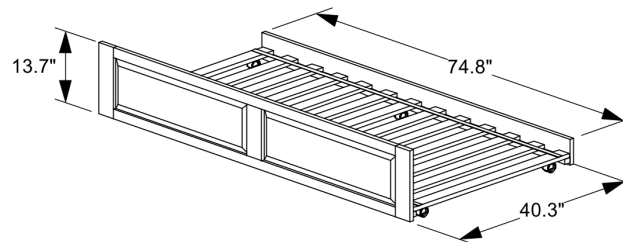

**Cinnamon Twin Twin Bunk (Packed in 3 Boxes)**

	Box H	Box W	Box L	Cubes	Net Wt.	Gr. Wt.
Head & Footboards - Box 1 of 3	170mm	975mm	1175mm	0.195m3	40.0Kg	43.0Kg
PBH-CIN-	6.7"	38.4"	46.3"	6.88cuft	88.2lb	94.8lb
Ladder & Rails - Box 2 of 3	210mm	510mm	1985mm	0.213m3	34.5Kg	36.5Kg
PBR-CIN-	8.3"	20.1"	78.1"	7.51cuft	76.1lb	80.5lb
Slats - Box 3 of 3	220mm	245mm	1020mm	0.055m3	16.5Kg	18.5Kg
PBS-CIN	8.7"	9.6"	40.2"	1.94cuft	36.4lb	40.8lb

**Cinnamon Trundle Bed (Packed in 2 Boxes)**

	Box H	Box W	Box L	Cubes	Net Wt.	Gr. Wt.
Rails - Box 1 of 2	100mm	380mm	1970mm	0.075m3	13.0Kg	15.0Kg
PBT1-TWN-	3.9"	15.0"	77.6"	2.64cuft	28.7lb	33.1lb
Slats - Box 2 of 2	130mm	160mm	1030mm	0.021m3	8.5Kg	9.5Kg
PBT2-TWN-	5.1"	6.3"	40.6"	0.76cuft	18.7lb	20.9lb

**Cinnamon Storage Drawers (1 Pair per Box)**

	Box H	Box W	Box L	Cubes	Net Wt.	Gr. Wt.
Twin/Full	124mm	512mm	1062mm	0.067m3	23.0Kg	24.0Kg
PDR-TWN/FUL-	4.9"	20.2"	41.8"	2.38cuft	50.7lb	52.9lb

## Assembled Product and Carton Dimensions\*

*\*Please Note The Above Weights and Measures may be subject to change without notice.*