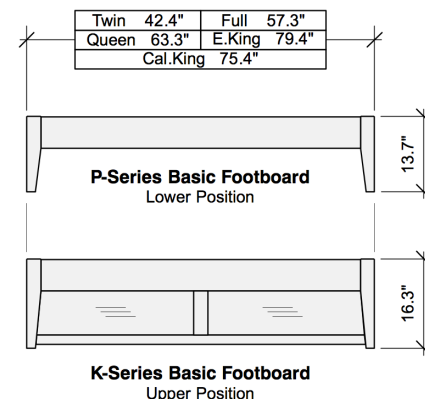

Chameleon Headboard

Chameleon Headboard - Box 1 of 4

	Box H	Box W	Box L	Cubes	Net Wt.	Gr. Wt.
Twin	120mm	1230mm	1160mm	0.171m3	12.5Kg	15.5Kg
PH-CHA-TWN-	4.7"	48.4"	45.7"	6.05cuft	27.6lb	34.2lb
Full	120mm	1230mm	1540mm	0.227m3	19.0Kg	22.0Kg
PH-CHA-FUL-	4.7"	48.4"	60.6"	8.03cuft	41.9lb	48.5lb
Queen	120mm	1230mm	1690mm	0.249m3	21.0Kg	25.0Kg
PH-CHA-QEN-	4.7"	48.4"	66.5"	8.81cuft	46.3lb	55.1lb
Eastern King	120mm	1230mm	2100mm	0.310m3	23.0Kg	28.0Kg
PH-CHA-EKG-	4.7"	48.4"	82.7"	10.95cuft	50.7lb	61.7lb
California King	120mm	1230mm	1995mm	0.294m3	22.0Kg	26.0Kg
PH-CHA-CKG-	4.7"	48.4"	78.5"	10.40cuft	48.5lb	57.3lb

Rails Side View

P-Series Basic Footboard - Box 2 of 4

	Box H	Box W	Box L	Cubes	Net Wt.	Gr. Wt.
Twin	60mm	405mm	1150mm	0.028m3	6.0Kg	7.0Kg
PF-BAS-TWN-	2.4"	15.9"	45.3"	0.99cuft	13.2lb	15.4lb
Full	60mm	405mm	1540mm	0.037m3	7.0Kg	8.0Kg
PF-BAS-FUL-	2.4"	15.9"	60.6"	1.32cuft	15.4lb	17.6lb
Queen	60mm	405mm	1675mm	0.041m3	7.5Kg	9.0Kg
PF-BAS-QEN-	2.4"	15.9"	65.9"	1.44cuft	16.5lb	19.8lb
Eastern King	60mm	405mm	2140mm	0.052m3	8.5Kg	10.5Kg
PF-BAS-EKG-	2.4"	15.9"	84.3"	1.84cuft	18.7lb	23.1lb
California King	57mm	428mm	1994mm	0.049m3	8.0Kg	10.0Kg
PF-BAS-CKG-	2.2"	16.9"	78.5"	1.72cuft	17.6lb	22.0lb

K-Series Basic Footboard - Box 2 of 4

	Box H	Box W	Box L	Cubes	Net Wt.	Gr. Wt.
Twin	50mm	485mm	1155mm	0.028m3	5.0Kg	7.0Kg
KF-BAS-TWN-	2.0"	19.1"	45.5"	0.99cuft	11.0lb	15.4lb
Full	50mm	485mm	1530mm	0.037m3	7.0Kg	9.0Kg
KF-BAS-FUL-	2.0"	19.1"	60.2"	1.31cuft	15.4lb	19.8lb
Queen	60mm	500mm	1695mm	0.051m3	10.0Kg	12.0Kg
KF-BAS-QEN-	2.4"	19.7"	66.7"	1.80cuft	22.0lb	26.5lb
Eastern King	60mm	485mm	2075mm	0.060m3	12.0Kg	15.0Kg
KF-BAS-EKG-	2.4"	19.1"	81.7"	2.13cuft	26.5lb	33.1lb
California King	57mm	475mm	1955mm	0.053m3	12.0Kg	15.0Kg
KF-BAS-CKG-	2.2"	18.7"	77.0"	1.87cuft	26.5lb	33.1lb