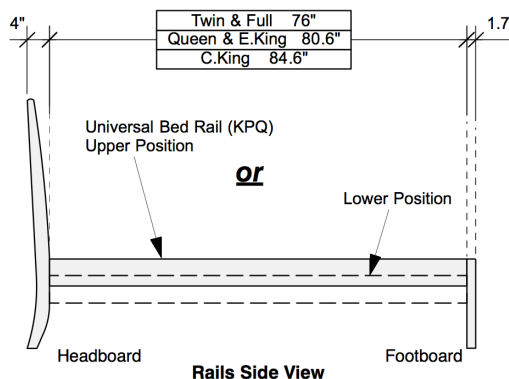

Chameleon Headboard

Chameleon Headboard - Box 1 of 4

	Box H	Box W	Box L	Cubes	Net Wt.	Gr. Wt.
Twin	120mm	1230mm	1160mm	0.171m3	12.5Kg	15.5Kg
PH-CHA-TWN-	4.7"	48.4"	45.7"	6.05cuft	27.6lb	34.2lb
Full	120mm	1230mm	1540mm	0.227m3	19.0Kg	22.0Kg
PH-CHA-FUL-	4.7"	48.4"	60.6"	8.03cuft	41.9lb	48.5lb
Queen	120mm	1230mm	1690mm	0.249m3	21.0Kg	25.0Kg
PH-CHA-QEN-	4.7"	48.4"	66.5"	8.81cuft	46.3lb	55.1lb
Eastern King	120mm	1230mm	2100mm	0.310m3	23.0Kg	28.0Kg
PH-CHA-EKG-	4.7"	48.4"	82.7"	10.95cuft	50.7lb	61.7lb
California King	120mm	1230mm	1995mm	0.294m3	22.0Kg	26.0Kg
PH-CHA-CKG-	4.7"	48.4"	78.5"	10.40cuft	48.5lb	57.3lb

Rails Side View

P-Series Basic Footboard - Box 2 of 4

	Box H	Box W	Box L	Cubes	Net Wt.	Gr. Wt.
Twin	60mm	405mm	1150mm	0.028m3	6.0Kg	7.0Kg
PF-BAS-TWN-	2.4"	15.9"	45.3"	0.99cuft	13.2lb	15.4lb
Full	60mm	405mm	1540mm	0.037m3	7.0Kg	8.0Kg
PF-BAS-FUL-	2.4"	15.9"	60.6"	1.32cuft	15.4lb	17.6lb
Queen	60mm	405mm	1675mm	0.041m3	7.5Kg	9.0Kg
PF-BAS-QEN-	2.4"	15.9"	65.9"	1.44cuft	16.5lb	19.8lb
Eastern King	60mm	405mm	2140mm	0.052m3	8.5Kg	10.5Kg
PF-BAS-EKG-	2.4"	15.9"	84.3"	1.84cuft	18.7lb	23.1lb
California King	57mm	428mm	1994mm	0.049m3	8.0Kg	10.0Kg
PF-BAS-CKG-	2.2"	16.9"	78.5"	1.72cuft	17.6lb	22.0lb

Slats - Box 4 of 4

	Box H	Box W	Box L	Cubes	Net Wt.	Gr. Wt.
Twin	115mm	215mm	1050mm	0.026m3	9.0Kg	9.5Kg
PS-TWN	4.5"	8.5"	41.3"	0.92cuft	19.8lb	20.9lb
Full	115mm	215mm	1430mm	0.035m3	12.0Kg	12.5Kg
PS-FUL	4.5"	8.5"	56.3"	1.25cuft	26.5lb	27.6lb
Queen	115mm	215mm	1580mm	0.039m3	14.0Kg	15.0Kg
PS-QEN	4.5"	8.5"	62.2"	1.38cuft	30.9lb	33.1lb
Eastern King	115mm	215mm	2040mm	0.050m3	21.5Kg	22.5Kg
PS-EKG	4.5"	8.5"	80.3"	1.78cuft	47.4lb	49.6lb
California King	115mm	230mm	1890mm	0.050m3	18.5Kg	19.5Kg
PS-CKG	4.5"	9.1"	74.4"	1.77cuft	40.8lb	43.0lb