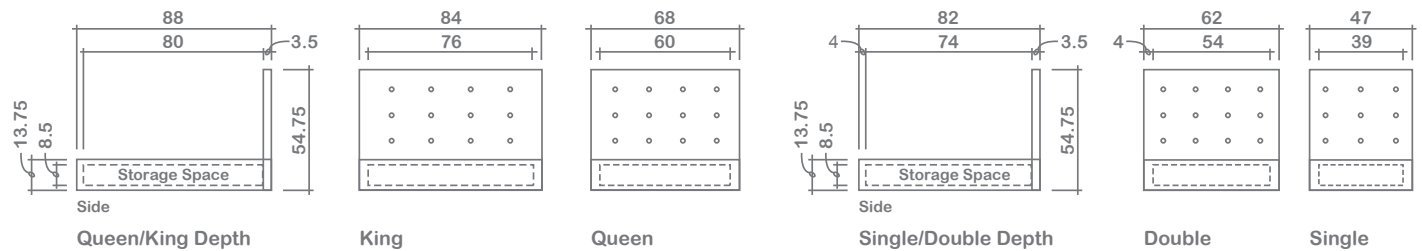

## Fraser Storage Bed

**King, Queen & Double Sizes:** Folding (2 halves) metal frame w/ wood slats | **Single Sizes:** Single piece metal frame w/ wood slats

**Also Available:** Headboards and beds without storage

### GENERAL INFORMATION:

- \*dye-lot of the actual fabric and the swatch / may not be exact match
- \*height from top of siderails to top of slats is 2.5"
- \*overall dimensions may vary +/- 1"
- \*see fabric swatch for exact colour

### SPECIFICATIONS:

- Headboard:** 12 buttons (4 X 3 rows),  
 Single: 9 buttons (3 X 3 rows)