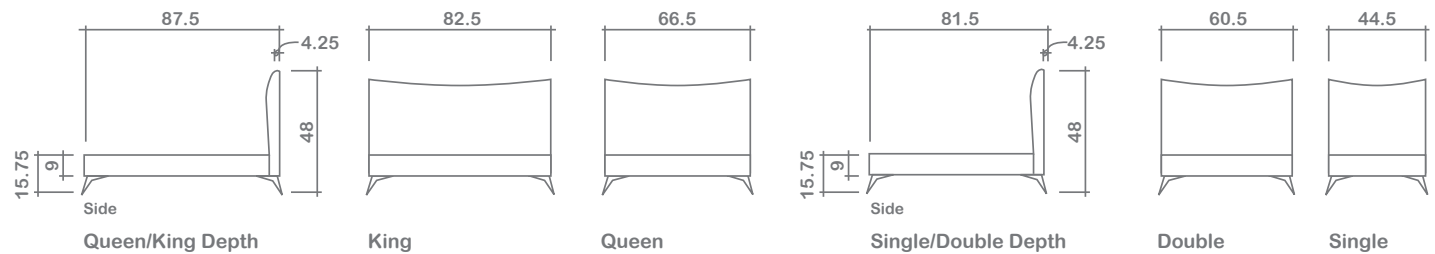

## Kenna Bed

**King, Queen & Double Sizes:** Folding (2 halves) metal frame w/ wood slats | **Single Size:** Single piece metal frame w/ wood slats

**GENERAL INFORMATION:**

- \*dye-lot of the actual fabric and the swatch may not be exact match
- \*height from top of siderails to top of slats is 2.5"
- \*overall dimensions may vary +/- 1"
- \*see fabric swatch for exact colour

**SPECIFICATIONS:**

**Headboard:** Piping on both sides & top of outside back

**ASSEMBLY COMPONENTS:**

- Footboard • Headboard • Siderails w/ hardware
- Metal frame w/ slats • Legs

**LEG:**

Selena Dark

Centre leg on slat frame:  
 Metal 11" Black