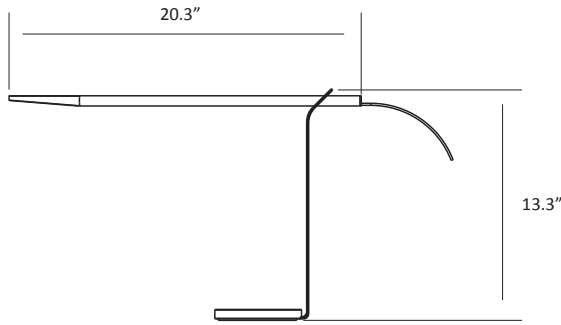

Lumens: 375
Footcandles: 100
Lux: 1076
Energy Consumption: 5.5 W
Rated Lifespan: 50,000 hours
Color Temperature: Warm: 3,500 K
Color Rendering Index (CRI) : 90
Brightness Adjustability: Continuous dimming
Material: Aluminum, plastic
Safety Rating: C-UL-US Certified
Warranty: 5 years
Voltage: 100-240 V
Standard Finishes: Maple/Silver, White Oak/Matte White, Walnut/Matte White
Cord: Braided

Maple/Silver; White cord — GR1-W-MPW-SIL-DSK
White Oak/Matte White; Blue cord — GR1-W-WOB-MWT-DSK
Oiled Walnut/Matte White; Red cord — GR1-W-WNR-MWT-DSK