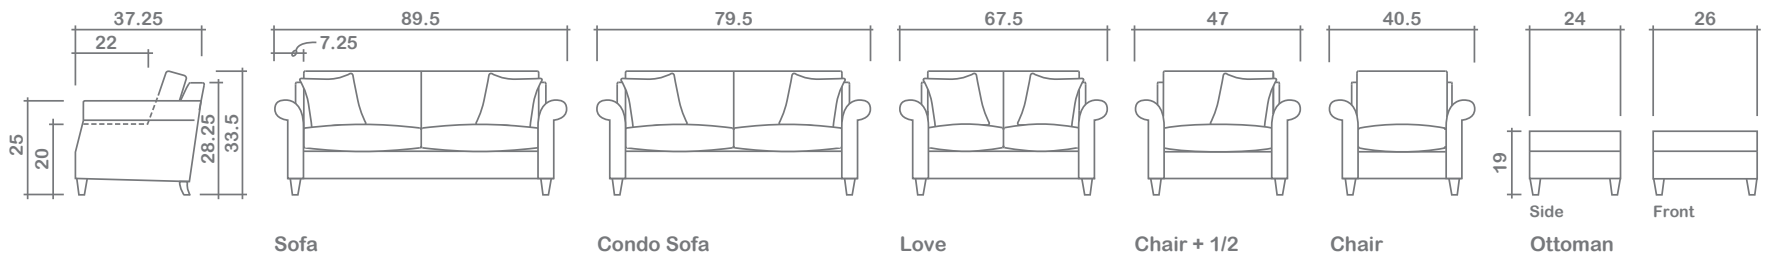

Cohen Collection

Arms Detachable: No

Sofa Beds Available: No

GENERAL INFORMATION:

- *dye-lot of the actual fabric and the swatch may not be exact match
- *no zipper/inserts in fibre filled toss pillows
- *overall dimensions may vary +/- 1"
- *see fabric swatch for exact colour

SPECIFICATIONS:

- Back:** Loose
- Back Pillows:** Box band, piped, fibre fill
- Body Piping:** Arms facing
- Seat Cushions:** Box band, piped, 7" thick Crown Foam w/ polyester fibre wrap
- Suspension:** Seat: Springs | Back: Webbing
- Toss Pillows:** Piped, 18" X 18", fibre fill

LEG:

- Front: Banff Dark
- Back: 4" Back Dark
- Ottoman: Banff Dark