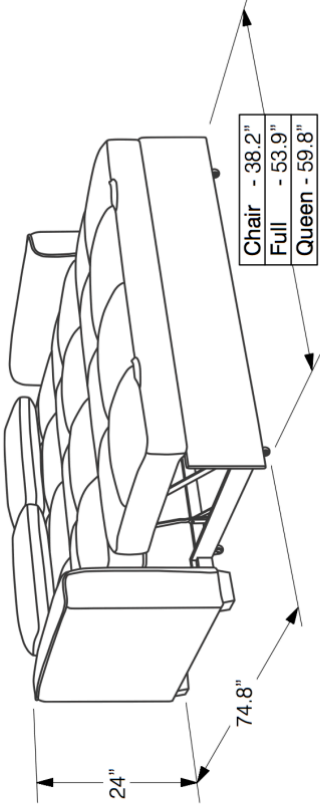

Chair - 52.4"
Full - 68.1"
Queen - 74"

Chair - 38.2"
Full - 53.9"
Queen - 59.8"

Nantucket Sofa Sleeper (Box 1)

	Box H	Box W	Box L	Cubes	Net Wt.	Gr. Wt.
Twin	465mm	1240mm	1030mm	0.594m3	49.0Kg	53.0Kg
SS-NAN-TWIN-	18.3"	48.8"	40.6"	20.97cuft	108.0lb	116.8lb

Nantucket Sofa Sleeper (Box 1)

	Box H	Box W	Box L	Cubes	Net Wt.	Gr. Wt.
Full	465mm	1240mm	1430mm	0.825m3	60.0Kg	69.5Kg
SS-NAN-FUL-	18.3"	48.8"	56.3"	29.12cuft	132.3lb	153.2lb

Nantucket Sofa Sleeper (Box 1)

	Box H	Box W	Box L	Cubes	Net Wt.	Gr. Wt.
Queen	465mm	1240mm	1560mm	0.899m3	64.0Kg	75.5Kg
SS-NAN-QEN-	18.3"	48.8"	61.4"	31.77cuft	141.1lb	166.4lb

Nantucket Arm (Box 2)

	Box H	Box W	Box L	Cubes	Net Wt.	Gr. Wt.
SS-NAN-ARM-	570mm	340mm	930mm	0.180m3	10.0Kg	12.0Kg
	22.4"	13.4"	36.6"	6.36cuft	22.0lb	26.5lb

Assembled Product and Carton Dimensions*

*Please Note The Above Weights and Measures may be subject to change without notice.