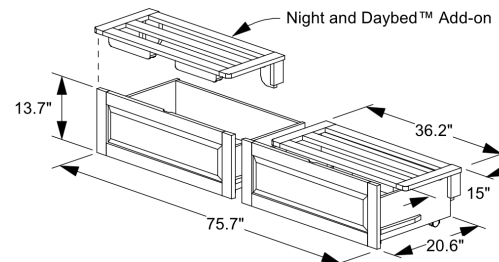

**Seagull Daybed Arms - Box 1 of 3**

	Box H	Box W	Box L	Cubes	Net Wt.	Gr. Wt.
DBA-SEG-	108mm	1030mm	1140mm	0.127m3	23.5Kg	25.5Kg
	4.3"	40.6"	44.9"	4.48cuft	51.8lb	56.2lb

**Seagull Daybed Back Panel - Box 2 of 3**

	Box H	Box W	Box L	Cubes	Net Wt.	Gr. Wt.
DBP-SEG-	32mm	685mm	2010mm	0.044m3	7.5Kg	8.5Kg
	1.3"	27.0"	79.1"	1.56cuft	16.5lb	18.7lb

**Daybed Rails & Slats - Box 3 of 3**

	Box H	Box W	Box L	Cubes	Net Wt.	Gr. Wt.
DBR-TWN-	115mm	255mm	1990mm	0.058m3	16.0Kg	18.0Kg
	4.5"	10.0"	78.3"	2.06cuft	35.3lb	39.7lb

**Cinnamon Storage Drawers (1 Pair per box)**

	Box H	Box W	Box L	Cubes	Net Wt.	Gr. Wt.
PDR-TWN/FUL-	124mm	512mm	1062mm	0.067m3	23.0Kg	24.0Kg
	4.9"	20.2"	41.8"	2.38cuft	50.7lb	52.9lb

**Night and Daybed™ Add-on for Cinnamon Storage Drawers (1 Pair per box)**

	Box H	Box W	Box L	Cubes	Net Wt.	Gr. Wt.
DB-ADD	70mm	430mm	970mm	0.029m3	10.0Kg	10.9Kg
	2.8"	16.9"	38.2"	1.03cuft	22.0lb	24.0lb

**Cinnamon Trundle Bed (Packed in 2 Boxes)**

	Box H	Box W	Box L	Cubes	Net Wt.	Gr. Wt.
Rails - Box 1 of 2	100mm	380mm	1970mm	0.075m3	13.0Kg	15.0Kg
PBT1-TWN-	3.9"	15.0"	77.6"	2.64cuft	28.7lb	33.1lb
Slats - Box 2 of 2	130mm	160mm	1030mm	0.021m3	8.5Kg	9.5Kg
PBT2-TWN-	5.1"	6.3"	40.6"	0.76cuft	18.7lb	20.9lb