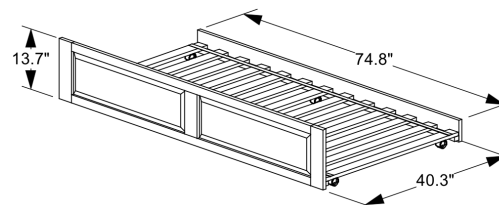

**Seagull Daybed Arms - Box 1 of 3**

	Box H	Box W	Box L	Cubes	Net Wt.	Gr. Wt.
DBA-SEG-	108mm	1030mm	1140mm	0.127m3	23.5Kg	25.5Kg
	4.3"	40.6"	44.9"	4.48cuft	51.8lb	56.2lb

**Seagull Daybed Back Panel - Box 2 of 3**

	Box H	Box W	Box L	Cubes	Net Wt.	Gr. Wt.
DBP-SEG-	32mm	685mm	2010mm	0.044m3	7.5Kg	8.5Kg
	1.3"	27.0"	79.1"	1.56cuft	16.5lb	18.7lb

**Daybed Rails & Slats - Box 3 of 3**

	Box H	Box W	Box L	Cubes	Net Wt.	Gr. Wt.
DBR-TWN-	115mm	255mm	1990mm	0.058m3	16.0Kg	18.0Kg
	4.5"	10.0"	78.3"	2.06cuft	35.3lb	39.7lb

**Cinnamon Storage Drawers (1 Pair per box)**

	Box H	Box W	Box L	Cubes	Net Wt.	Gr. Wt.
PDR-TWN/FUL-	124mm	512mm	1062mm	0.067m3	23.0Kg	24.0Kg
	4.9"	20.2"	41.8"	2.38cuft	50.7lb	52.9lb

**Night and Daybed™ Add-on for Cinnamon Storage Drawers (1 Pair per box)**

	Box H	Box W	Box L	Cubes	Net Wt.	Gr. Wt.
DB-ADD	70mm	430mm	970mm	0.029m3	10.0Kg	10.9Kg
	2.8"	16.9"	38.2"	1.03cuft	22.0lb	24.0lb

**Cinnamon Trundle Bed (Packed in 2 Boxes)**

	Box H	Box W	Box L	Cubes	Net Wt.	Gr. Wt.
Rails - Box 1 of 2	100mm	380mm	1970mm	0.075m3	13.0Kg	15.0Kg
PBT1-TWN-	3.9"	15.0"	77.6"	2.64cuft	28.7lb	33.1lb
Slats - Box 2 of 2	130mm	160mm	1030mm	0.021m3	8.5Kg	9.5Kg
PBT2-TWN-	5.1"	6.3"	40.6"	0.76cuft	18.7lb	20.9lb