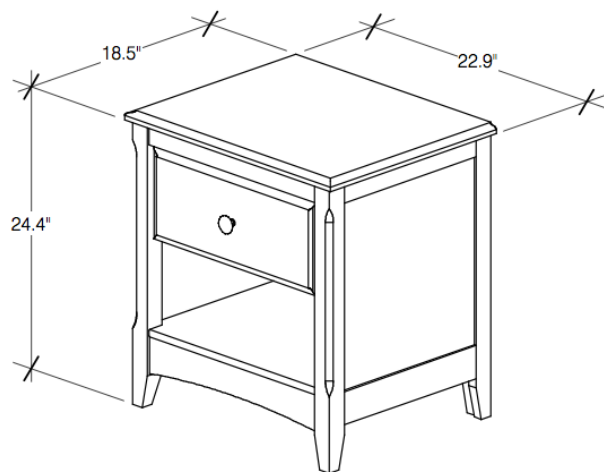

****Note: Secrets Tray is included**

Spices Secrets 2 Nightstand

Secrets Tray- Small

Spices Secrets 2 Nightstand

	Box H	Box W	Box L	Cubes	Net Wt.	Gr. Wt.
CD-SEC2-1B-	670mm	515mm	625mm	0.216m3	22.0Kg	24.0Kg
	26.4"	20.3"	24.6"	7.62cuft	48.5lb	52.9lb

Assembled Product and Carton Dimensions*

**Please Note The Above Weights and Measures may be subject to change without notice.*