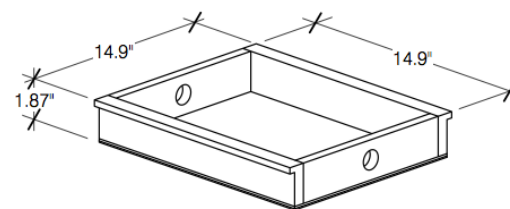

****Note: Secrets Tray is included**

Spices Secrets 2 Nightstand

Secrets Tray- Small

Spices Secrets 2 Nightstand

	Box H	Box W	Box L	Cubes	Net Wt.	Gr. Wt.
CD-SEC2-1B-	670mm	515mm	625mm	0.216m3	22.0Kg	24.0Kg
	26.4"	20.3"	24.6"	7.62cuft	48.5lb	52.9lb

Assembled Product and Carton Dimensions*

**Please Note The Above Weights and Measures may be subject to change without notice.*