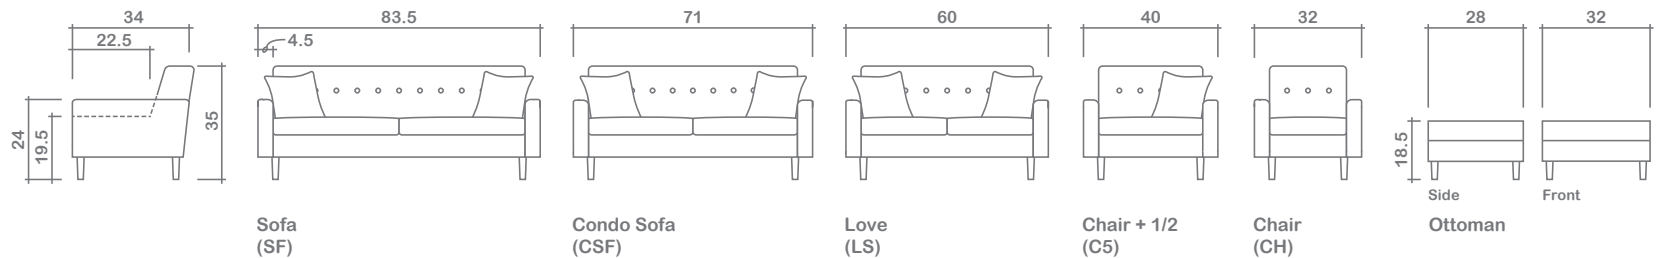

## Helsinki Collection

**Arms Detachable:** No

**Sofa Beds Available:** No

**GENERAL INFORMATION:**

- \*dye-lot of the actual fabric and the swatch may not be exact match
- \*no zipper/inserts in fibre filled toss pillows
- \*overall dimensions may vary +/- 1"
- \*see fabric swatch for exact colour

**SPECIFICATIONS:**

- Back:** Tight, buttons (SF-11, CSF-9, LS-7, C5-4, CH-3)
- Body Piping:** Arms & back
- Seat Cushions:** Box band, piped, 6" thick Crown foam w/ polyester fibre wrap
- Suspension:** Seat: Springs | Back: Springs
- Toss Pillows:** Piped, 18" x 18", fibre fill