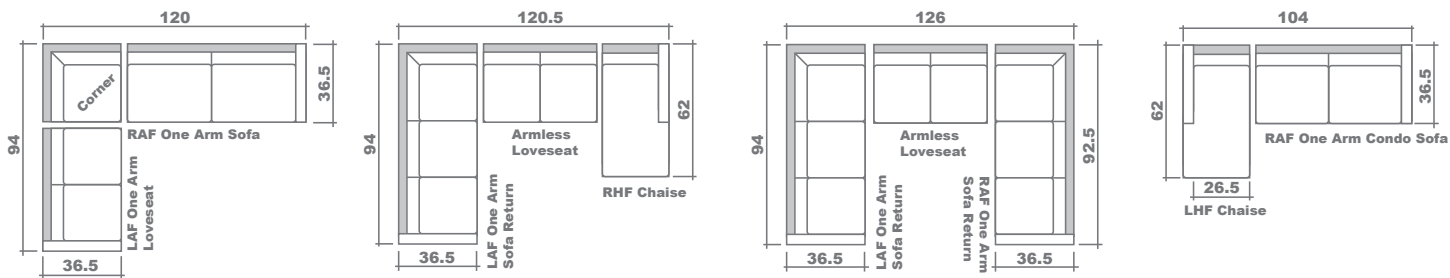

# Kane Sectional Planner

### GENERAL INFORMATION:

- \*dye-lot of the actual fabric and the swatch may not be exact match
- \*no zipper/inserts in fibre filled toss pillows

- \*overall dimensions may vary +/- 1"
- \*see fabric swatch for exact colour