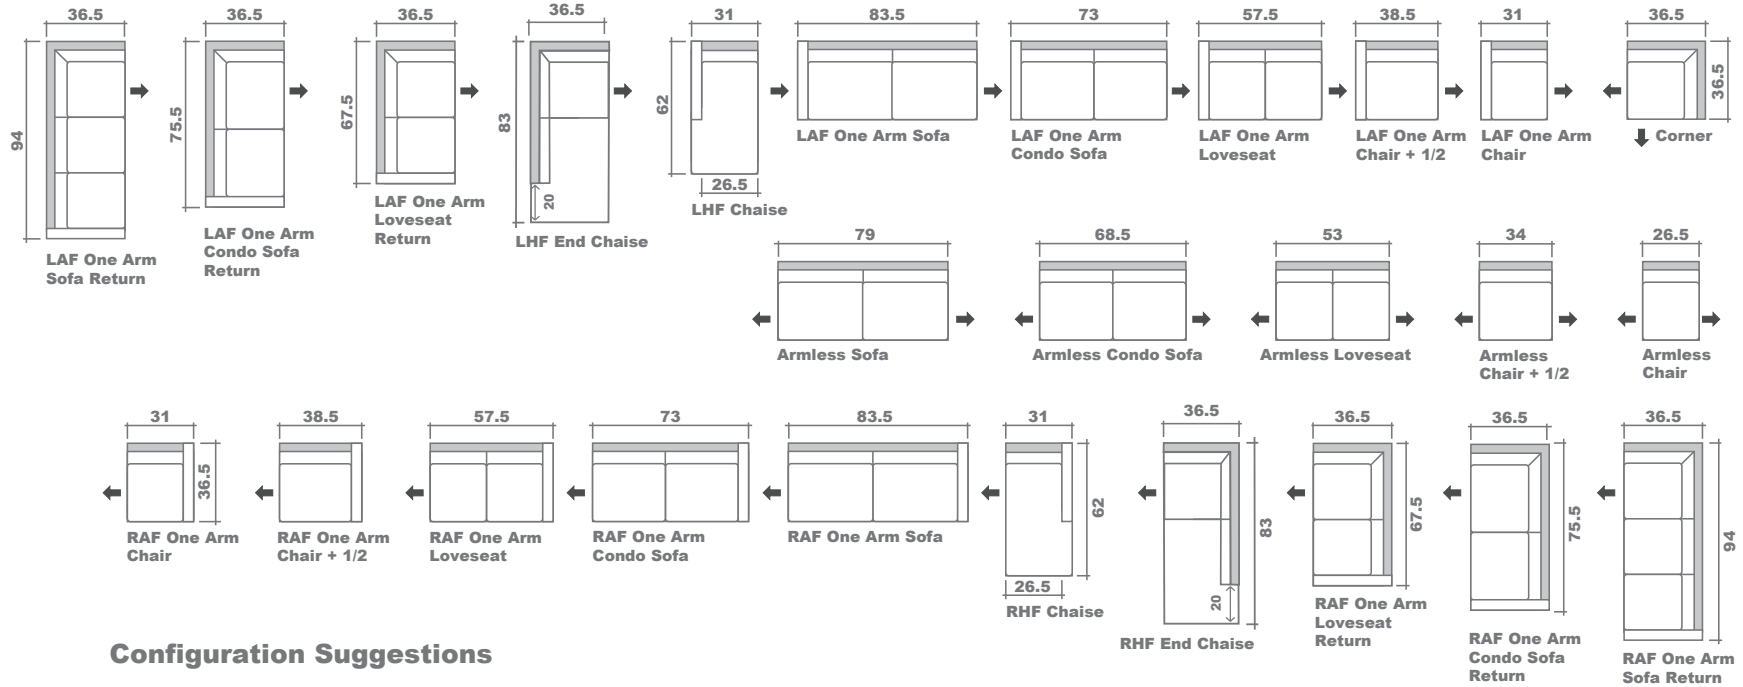

# Kane Sectional Planner

## Configuration Suggestions

### GENERAL INFORMATION:

- \*dye-lot of the actual fabric and the swatch may not be exact match
- \*no zipper/inserts in fibre filled toss pillows

- \*overall dimensions may vary +/- 1"
- \*see fabric swatch for exact colour