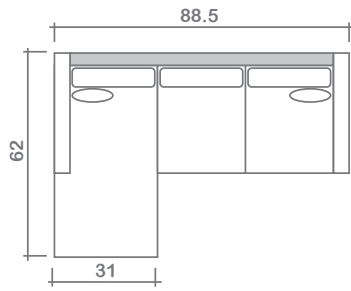

Sofa Chaise w/ Reversible Ottoman

Kane Collection

Top