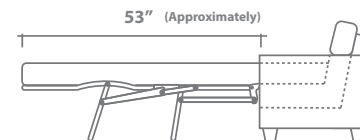

Ottoman

Arms Detachable: No

See Kane Sectional Planner for more components

Sofa Beds Available: Yes (Dimensions vary to accommodate bed mechanism)

GENERAL INFORMATION:

- *dye-lot of the actual fabric and the swatch may not be exact match
- *no zipper/inserts in fibre filled toss pillows
- *overall dimensions may vary +/- 1"
- *see fabric swatch for exact colour

SPECIFICATIONS:

- Back:** Loose
- Back Pillows:** Knife edge, piped, fibre fill
- Body:** Top stitch on arms
- Seat Cushions:** Box band, piped, 7" thick crown foam w/ polyester fibre wrap
- Suspension:** Seat: Webbing | Back: Webbing
- Toss Pillows:** Piped, 18"x18", fibre fill

SOFABEDS:

- Overall height, seat height & arm height increases by 4"
- Overall depth of sofabed increases approximately 53" when opened

LEG:

Roscoe Dark