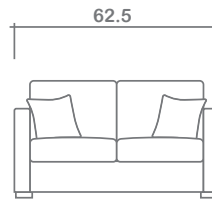

Kane Collection

Loveseat

Arms Detachable: No

See Kane Sectional Planner for more components

Sofa Beds Available: Yes (Dimensions vary to accommodate bed mechanism)

GENERAL INFORMATION:

- *dye-lot of the actual fabric and the swatch may not be exact match
- *no zipper/inserts in fibre filled toss pillows
- *overall dimensions may vary +/- 1"
- *see fabric swatch for exact colour

SPECIFICATIONS:

- **Back:** Loose
- **Back Pillows:** Knife edge, piped, fibre fill
- **Body:** Top stitch on arms
- **Seat Cushions:** Box band, piped, 7" thick crown foam w/ polyester fibre wrap
- **Suspension:** Seat: Webbing | Back: Webbing
- **Toss Pillows:** Piped, 18"x18", fibre fill

SOFABEDS:

- Overall height, seat height & arm height increases by 4"
- Overall depth of sofabed increases approximately 53" when opened

LEG:

Roscoe Dark