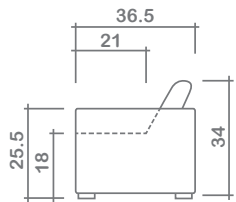

Kane Collection

Sofa

Arms Detachable: No

See Kane Sectional Planner for more components

Sofa Beds Available: Yes (Dimensions vary to accommodate bed mechanism)

GENERAL INFORMATION:

- *dye-lot of the actual fabric and the swatch may not be exact match
- *no zipper/inserts in fibre filled toss pillows
- *overall dimensions may vary +/- 1"
- *see fabric swatch for exact colour

SPECIFICATIONS:

- **Back:** Loose
- **Back Pillows:** Knife edge, piped, fibre fill
- **Body:** Top stitch on arms
- **Seat Cushions:** Box band, piped, 7" thick crown foam w/ polyester fibre wrap
- **Suspension:** Seat: Webbing | Back: Webbing
- **Toss Pillows:** Piped, 18"x18", fibre fill

SOFABEDS:

- Overall height, seat height & arm height increases by 4"
- Overall depth of sofabed increases approximately 53" when opened

LEG:

Roscoe Dark