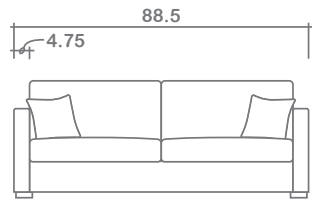

Kane Collection

Sofa

Arms Detachable: No

See Kane Sectional Planner for more components

Sofa Beds Available: Yes (Dimensions vary to accommodate bed mechanism)

GENERAL INFORMATION:

- *dye-lot of the actual fabric and the swatch may not be exact match
- *no zipper/inserts in fibre filled toss pillows
- *overall dimensions may vary +/- 1"
- *see fabric swatch for exact colour

SPECIFICATIONS:

- **Back:** Loose
- **Back Pillows:** Knife edge, piped, fibre fill
- **Body:** Top stitch on arms
- **Seat Cushions:** Box band, piped, 7" thick crown foam w/ polyester fibre wrap
- **Suspension:** Seat: Webbing | Back: Webbing
- **Toss Pillows:** Piped, 18"x18", fibre fill

SOFABEDS:

- Overall height, seat height & arm height increases by 4"
- Overall depth of sofabed increases approximately 53" when opened

LEG:

Roscoe Dark