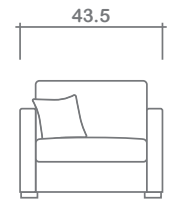

Kane Collection

Top

Sofa Chaise w/ Reversible Ottoman

Sofa

Condo Sofa

Loveseat

Chair + 1/2

Chair

Ottoman

Arms Detachable: No

See Kane Sectional Planner for more components

Sofa Beds Available: Yes (Dimensions vary to accommodate bed mechanism)

GENERAL INFORMATION:

- *dye-lot of the actual fabric and the swatch may not be exact match
- *no zipper/inserts in fibre filled toss pillows
- *overall dimensions may vary +/- 1"
- *see fabric swatch for exact colour

SPECIFICATIONS:

- Back:** Loose
- Back Pillows:** Knife edge, piped, fibre fill
- Body:** Top stitch on arms
- Seat Cushions:** Box band, piped, 7" thick crown foam w/ polyester fibre wrap
- Suspension:** Seat: Webbing | Back: Webbing
- Toss Pillows:** Piped, 18"x18", fibre fill

SOFABEDS:

- Overall height, seat height & arm height increases by 4"
- Overall depth of sofabed increases approximately 53" when opened

LEG:

Roscoe Dark