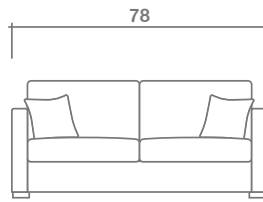

Kane Collection

Top

Sofa Chaise w/ Reversible Ottoman

Sofa

Condo Sofa

Loveseat

Chair + 1/2

Chair

Ottoman

Arms Detachable: No

See Kane Sectional Planner for more components

Sofa Beds Available: Yes (Dimensions vary to accommodate bed mechanism)

GENERAL INFORMATION:

- *dye-lot of the actual fabric and the swatch may not be exact match
- *no zipper/inserts in fibre filled toss pillows
- *overall dimensions may vary +/- 1"
- *see fabric swatch for exact colour

SPECIFICATIONS:

- Back:** Loose
- Back Pillows:** Knife edge, piped, fibre fill
- Body:** Top stitch on arms
- Seat Cushions:** Box band, piped, 7" thick crown foam w/ polyester fibre wrap
- Suspension:** Seat: Webbing | Back: Webbing
- Toss Pillows:** Piped, 18"x18", fibre fill

SOFABEDS:

- Overall height, seat height & arm height increases by 4"
- Overall depth of sofabed increases approximately 53" when opened

LEG:

Roscoe Dark