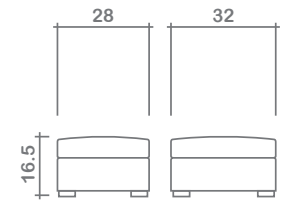

Ottoman

Arms Detachable: No

See Kane Sectional Planner for more components

Sofa Beds Available: Yes (Dimensions vary to accommodate bed mechanism)

GENERAL INFORMATION:

- *dye-lot of the actual fabric and the swatch may not be exact match
- *no zipper/inserts in fibre filled toss pillows
- *overall dimensions may vary +/- 1"
- *see fabric swatch for exact colour

SPECIFICATIONS:

- Back:** Loose
- Back Pillows:** Knife edge, piped, fibre fill
- Body:** Top stitch on arms
- Seat Cushions:** Box band, piped, 7" thick crown foam w/ polyester fibre wrap
- Suspension:** Seat: Webbing | Back: Webbing
- Toss Pillows:** Piped, 18"x18", fibre fill

SOFABEDS:

- Overall height, seat height & arm height increases by 4"
- Overall depth of sofabed increases approximately 53" when opened

LEG:

Roscoe Dark