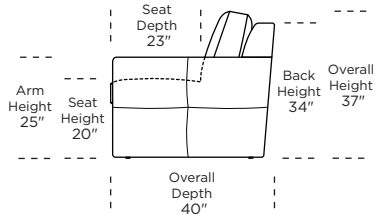

Leg height is 1/4"

Please use actual leather, fabric, Crypton®, Sunbrella® and Ultrasuede® swatches when specifying furniture as the colors shown may vary due to the printing process.

Note: Seat depth includes cushion overhang which may be up to 1"

* Picture shows left arm seated. Please specify left or right arm seated when ordering.

All orders are in seated position.

† Dotted lines for Queen Plus sizes indicates the number of seats.

All dimensions are approximate and subject to change.