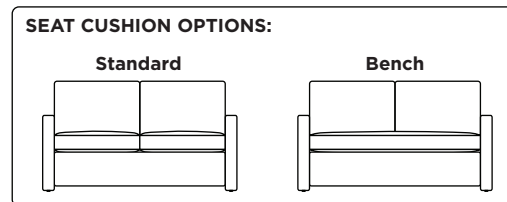

COMFORT SLEEPER® BY AMERICAN LEATHER

BENTLEY

**AMERICAN
LEATHER®**

Standard Comfort Sleeper®

Features:

- Featuring the patented Tiffany 24/7™ platform sleep system
- Room to stretch out with true 80 inches of bedroom-length sleeping surface
- Ultimate comfort on five inches of plush, high-density foam mattress
- Under-sofa dust covers keeps dust and dirt from ever touching the mattress
- Zero wall clearance
- Quick-ship delivery
- Single-needle top-stitch
- Double-needle top-stitch detail on arm
- High-density, high-resiliency foam seat cushions
- Loose back and seat cushions
- Limited lifetime warranty on frame
- 10-year mechanism warranty

Leg height is 1/4"

Please use actual leather, fabric, Crypton®, Sunbrella® and Ultrasuede® swatches when specifying furniture as the colors shown may vary due to the printing process.

Note: Seat depth includes cushion overhang which may be up to 1"

* Picture shows left arm seated. Please specify left or right arm seated when ordering.

All orders are in seated position.

† Dotted lines for Queen Plus sizes indicates the number of seats.

All dimensions are approximate and subject to change.