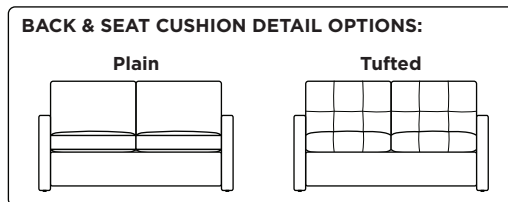

COMFORT SLEEPER® BY AMERICAN LEATHER

BENTLEY

**AMERICAN
LEATHER®**

Standard Comfort Sleeper®

Features:

- Featuring the patented Tiffany 24/7™ platform sleep system
- Room to stretch out with true 80 inches of bedroom-length sleeping surface
- Ultimate comfort on five inches of plush, high-density foam mattress
- Under-sofa dust covers keeps dust and dirt from ever touching the mattress
- Zero wall clearance
- Quick-ship delivery
- Single-needle top-stitch
- Double-needle top-stitch detail on arm
- High-density, high-resiliency foam seat cushions
- Loose back and seat cushions
- Limited lifetime warranty on frame
- 10-year mechanism warranty

Mattress Options:

- HiPerform with Crypton® ticking
- Cooling Gel
- Tempur-Pedic®

Options:

- High-density, high-resiliency foam seat cushions encased in down and down back cushions available
- Bench seat cushion
- Tufted back and seat cushion decorative detail
- Ottomans available with casters

Leg height is 1/4"

Please use actual leather, fabric, Crypton®, Sunbrella® and Ultrasuede® swatches when specifying furniture as the colors shown may vary due to the printing process.

Note: Seat depth includes cushion overhang which may be up to 1"

* Picture shows left arm seated. Please specify left or right arm seated when ordering.

All orders are in seated position.

† Dotted lines for Queen Plus sizes indicates the number of seats.

All dimensions are approximate and subject to change.