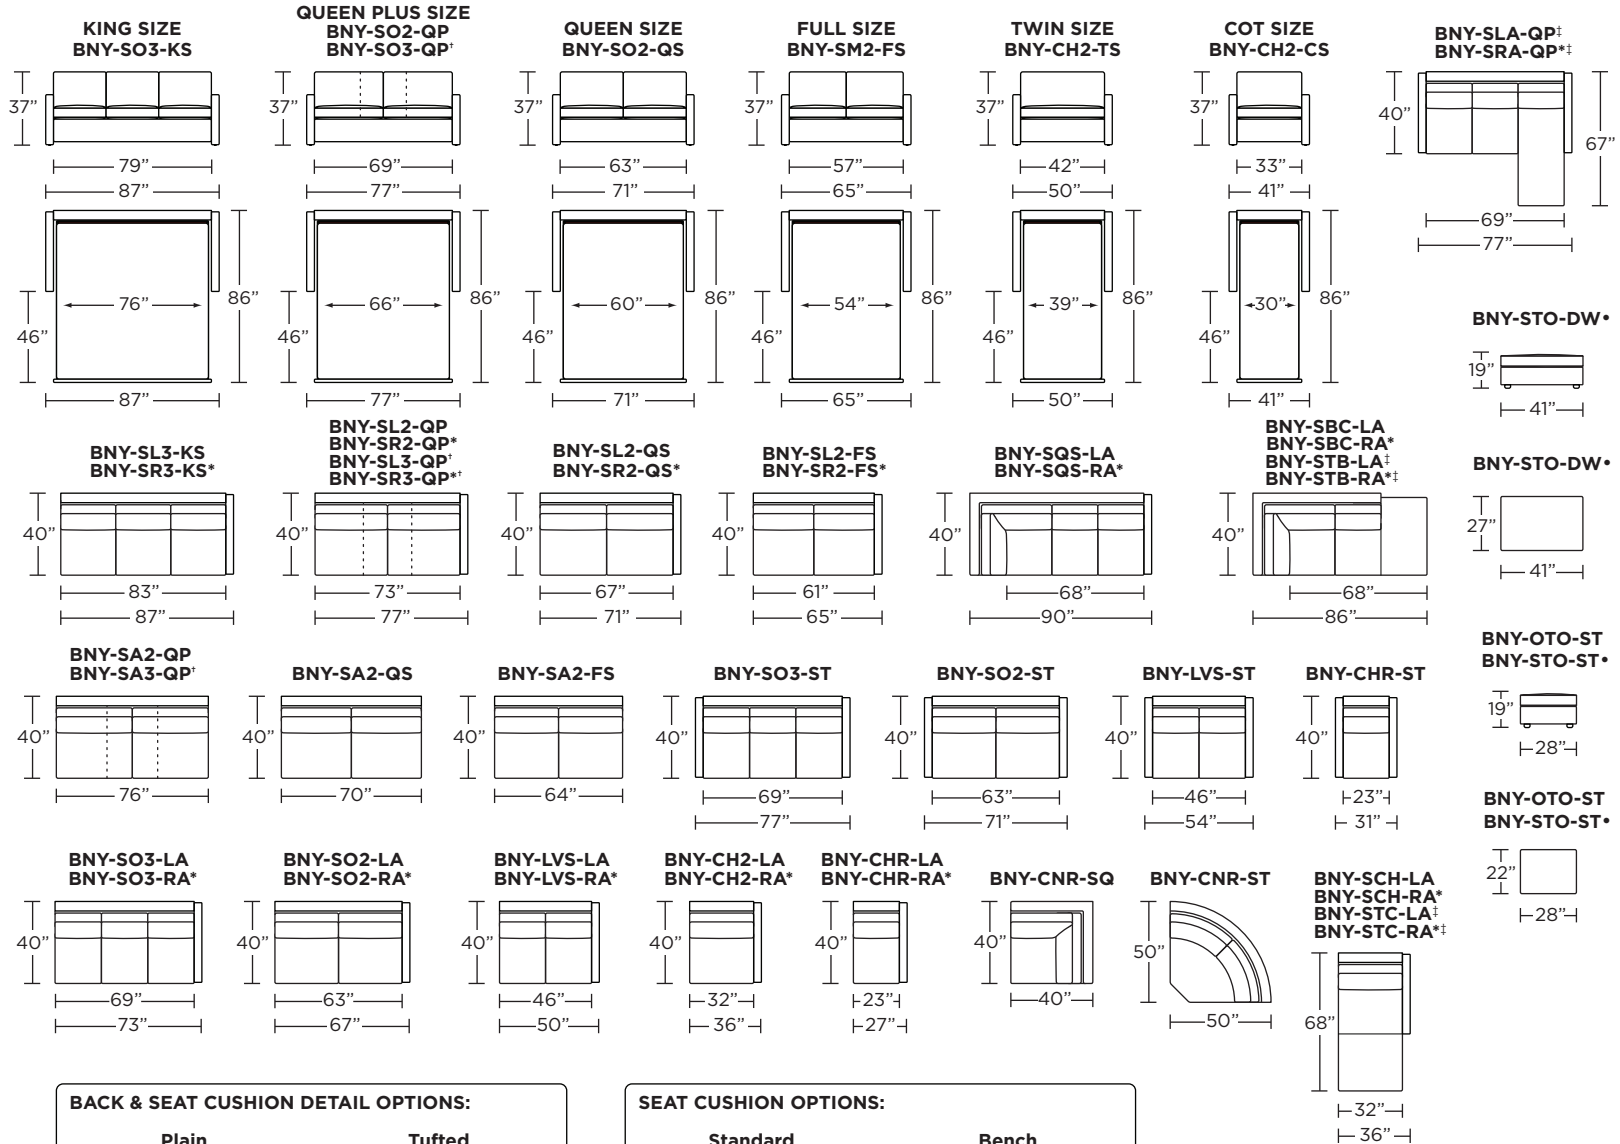

COMFORT SLEEPER® BY AMERICAN LEATHER

BENTLEY

**AMERICAN
LEATHER®**

Standard Comfort Sleeper®

Features:

- Featuring the patented Tiffany 24/7™ platform sleep system
- Room to stretch out with true 80 inches of bedroom-length sleeping surface
- Ultimate comfort on five inches of plush, high-density foam mattress
- Under-sofa dust covers keeps dust and dirt from ever touching the mattress
- Zero wall clearance
- Quick-ship delivery
- Single-needle top-stitch
- Double-needle top-stitch detail on arm
- High-density, high-resiliency foam seat cushions
- Loose back and seat cushions
- Limited lifetime warranty on frame
- 10-year mechanism warranty

Leg height is 1/4"

Please use actual leather, fabric, Crypton®, Sunbrella® and Ultrasuede® swatches when specifying furniture as the colors shown may vary due to the printing process.

Note: Seat depth includes cushion overhang which may be up to 1"

* Picture shows left arm seated. Please specify left or right arm seated when ordering.

All orders are in seated position.

† Dotted lines for Queen Plus sizes indicates the number of seats.

All dimensions are approximate and subject to change.