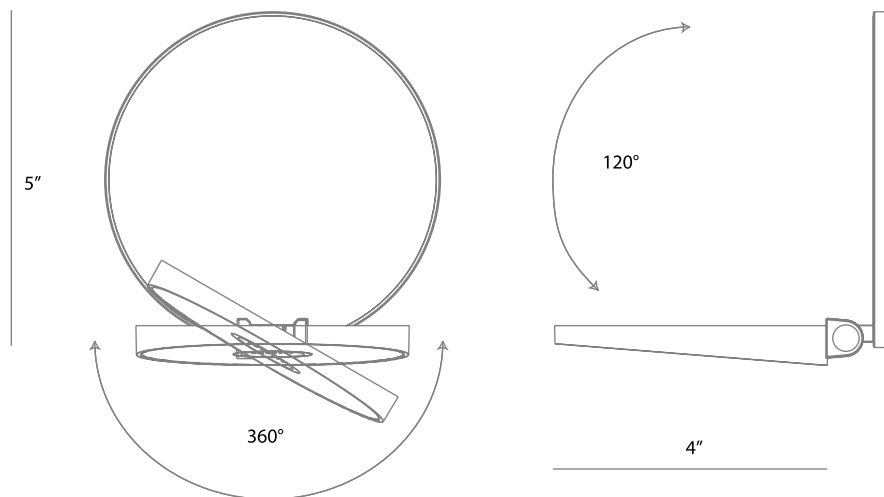

*100% wool

**Visit koncept.com/dimmers for information on compatible dimmers for hardwire Gravy Wall Sconce
Although this product is compatible with ELV dimmers, we advise against using a wall switch to control the light. Doing so could lead to conflicts with the built-in dimmer and result in unpredictable behavior. If your project necessitates wall switch control, please reach out to us to discuss the possibility of deactivating the built-in dimmer.

***A junction box of at least 1.5" depth is required for the installation of hardwire Gravy Wall Sconce

1. GRW-S-
2. MWT = Matte White
   - SIL = Silver
   - CRM = Chrome
   - MBK = Metallic Black
4. MWT = Matte White
   - SIL = Silver
   - CRM = Chrome
   - MBK = Metallic Black
   - OWT = Oiled Walnut
   - WOK = White Oak
   - MOR = Matte Orange
   - MRD = Matte Red
   - MYW = Matte Yellow
   - MHP = Matte Hot Pink
   - MBL = Matte Blue
   - MGN = Matte Green
   - BRS = Brass
   - PTB = Paintable
   - OXF = Oxford (felt)
   - HDF = Honeydew (felt)
   - AZF = Azure (felt)
6. HW = Hardwire***
   - PI = Plug In